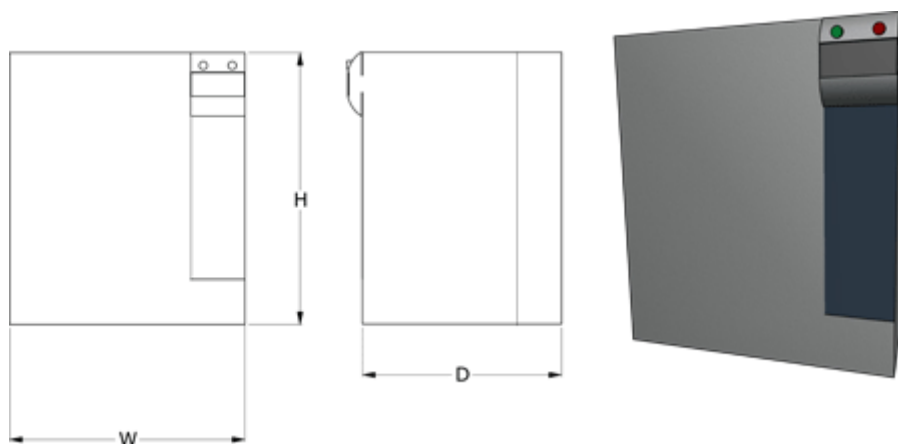

Data Sheet

Article number: 1080401471000
Description: Servocontroller ACU401-47-A
110 kW 208A 3x400V IP20

Measures

D = 351
H = 510
W = 412
Weight = 48.0